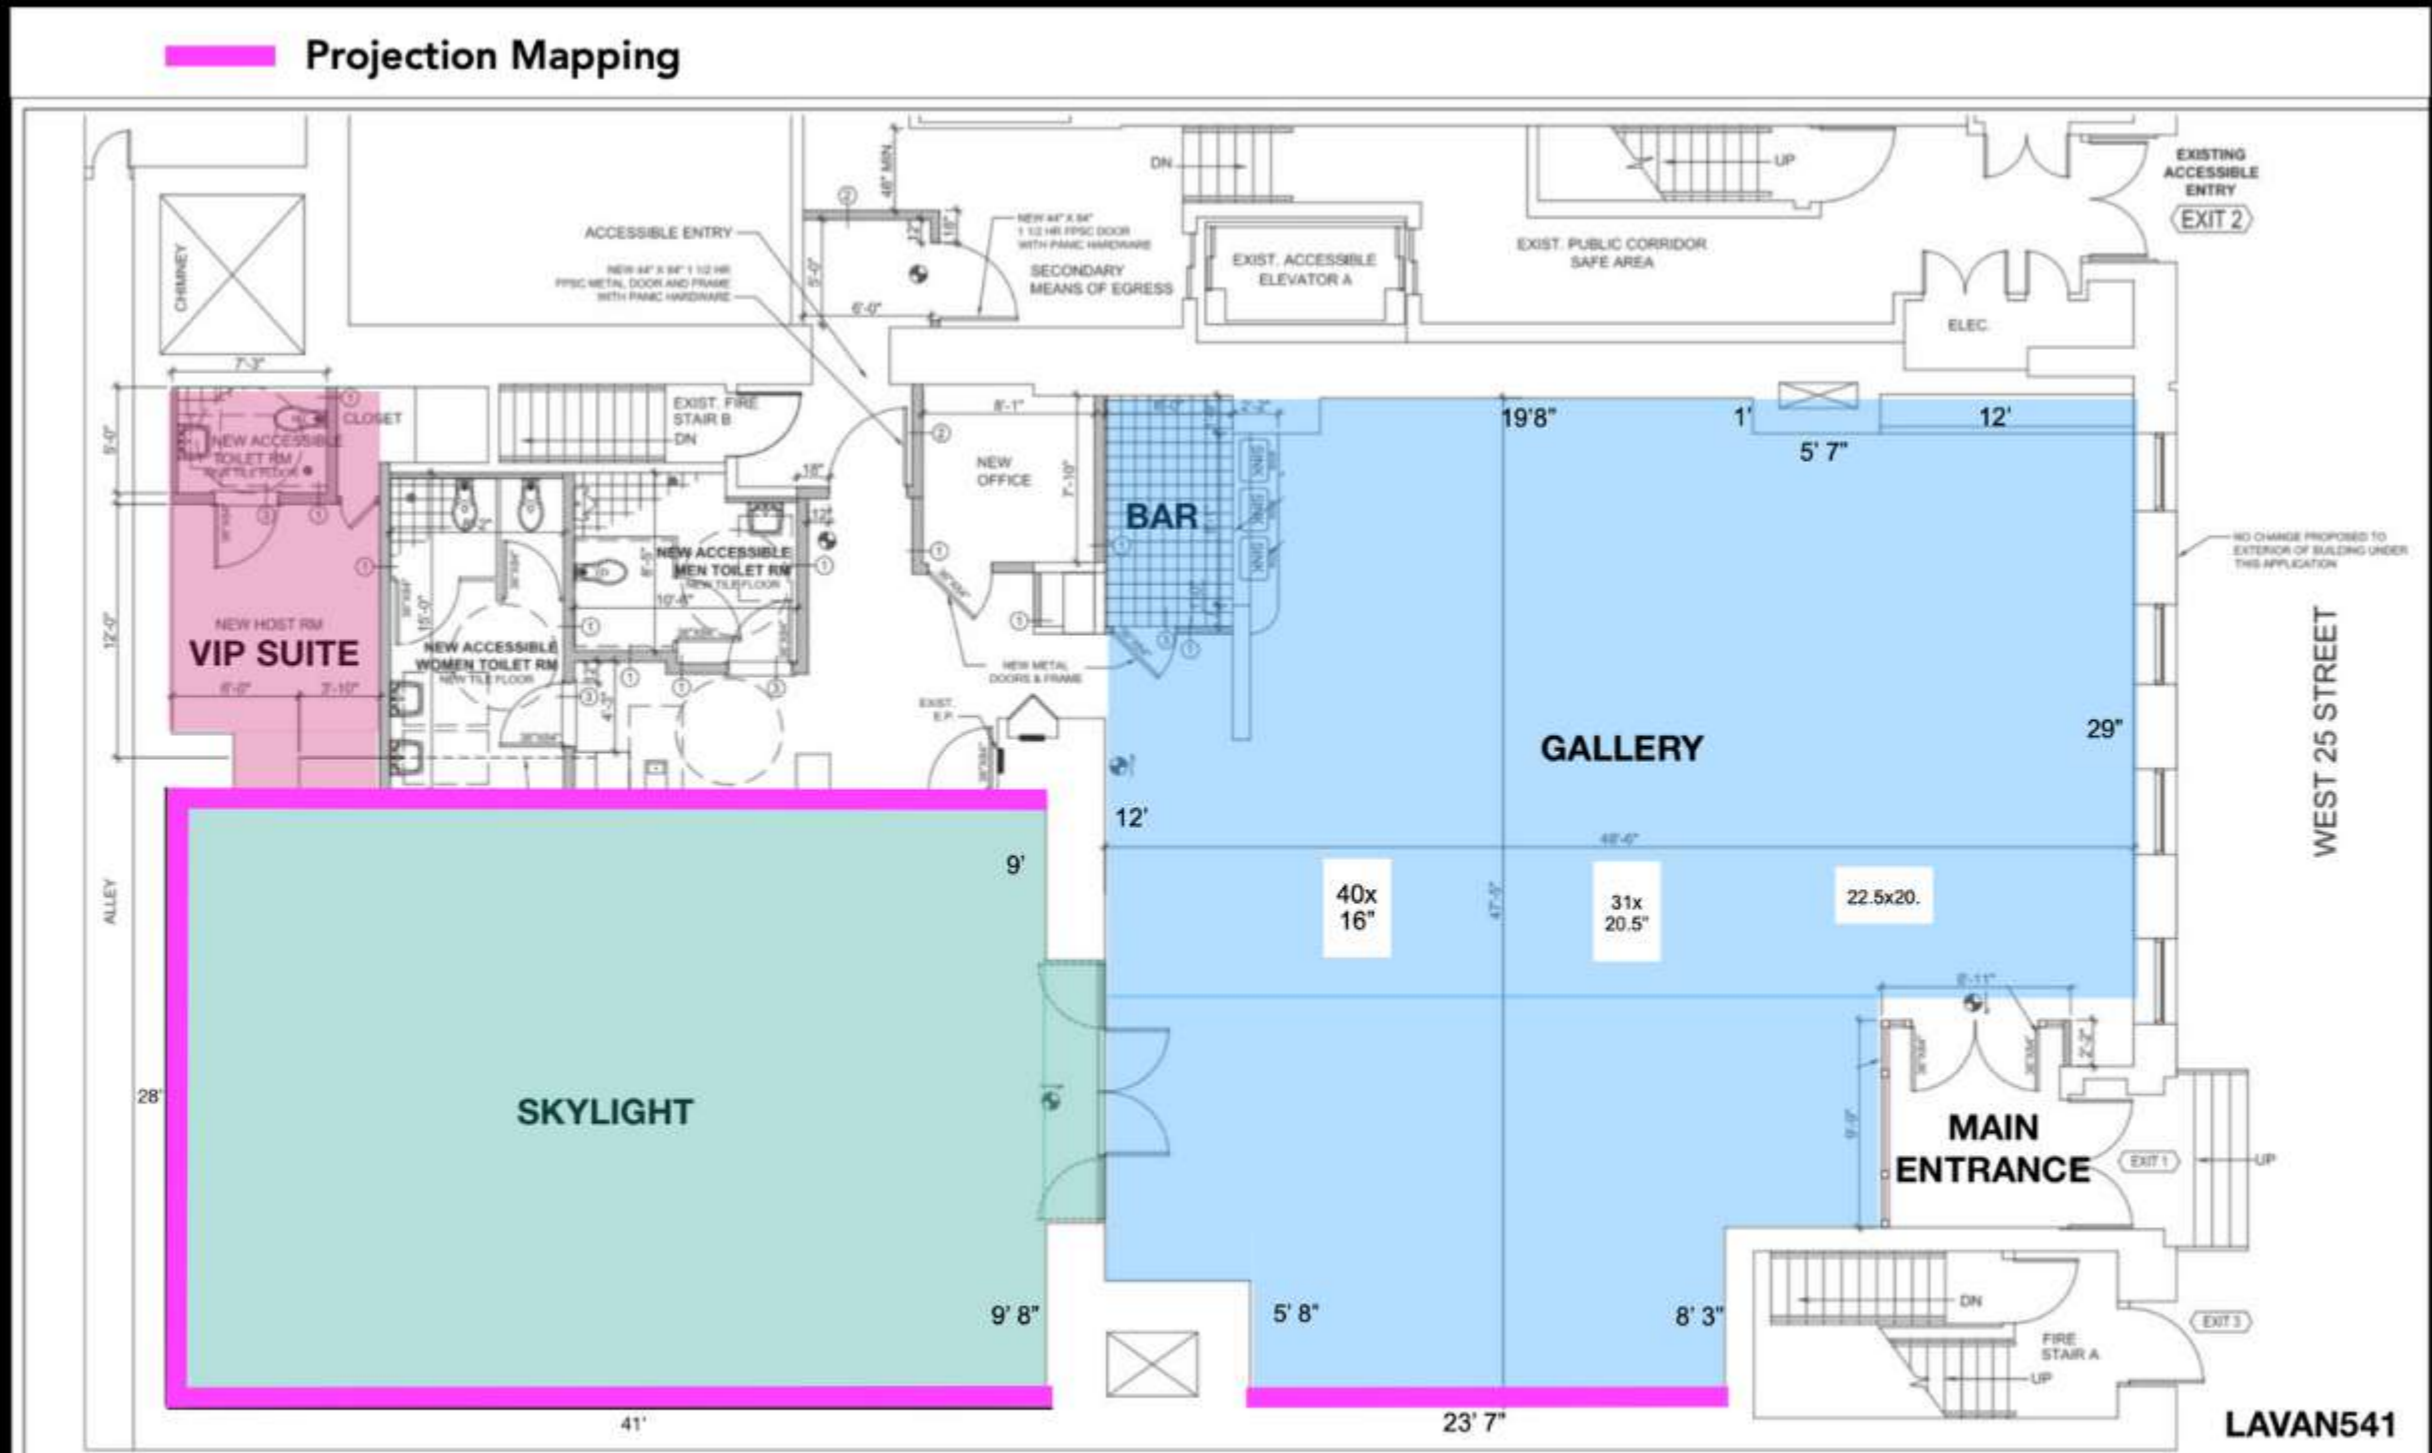

WELCOME TO
LAVAN

5 4 1

CHELSEA NYC
THE INNOVATION OF SPACE

THE PREMIER EVENT SPACE IN NEW YORK CITY

Lavan Chelsea's cutting edge amenities and production capabilities bring innovation to the event industry. With soaring ceilings and a mounted skylight, this 5,000 square foot polished concrete floor plan provides an ideal venue for inspirational event experiences, including corporate conferences, production launches, pop up activations, fashion presentations, social and non profit events, and photo/film shoots. State of the art sound and lighting systems are seamlessly integrated into the space, including a permanent installation of 270 degree projection mapping in the main room. Located on street level, Lavan Chelsea is filled with natural daylight and is handicap accessible. Its central location on West 25th Street is minutes away from Hudson Yards and the Highline.

VENUE
HIGHLIGHTS

PROJECTION
MAPPING

SOUND SYSTEM

ONSITE
FURNITURE

LED LIGHTING

BUILT IN KITCHENS

GROUND FLOOR

FLEXIBLE FLOOR PLAN

UP TO 300 PPL STANDING

UP TO 100 PPL SEATED

GALLERY ROOM

SKYLIGHT ROOM

BEAUTY

BRAND
ACTIVATION

CORPORATE

SOCIAL

FASHION

DINNERS

WEDDING

ONSITE AMENITIES

- 270 DEGREE PROJECTION MAPPING
- ADDITIONAL PROJECTION IN GALLERY SPACE
- JBL SOUND SYSTEM
- RGB LED LIGHTING
- POWER AND CAMLOCK BOX TIE IN
- WIFI
- PREP KITCHEN
- BACK OF HOUSE/PRODUCTION SPACE
- GREEN ROOM
- SCISSOR LIFT
- ADA ELEVATOR ENTRANCE
- 100 BLACK FOLDING CHAIRS
- 10 HIGH TOP TABLES
- 10 BLACK OTTOMANS
- 10 COFFEE TABLES
- 10 6 FT CATERING TABLES
- 1 BUILT IN BAR
- 1 SATELLITE BAR
- 1 DJ BOOTH